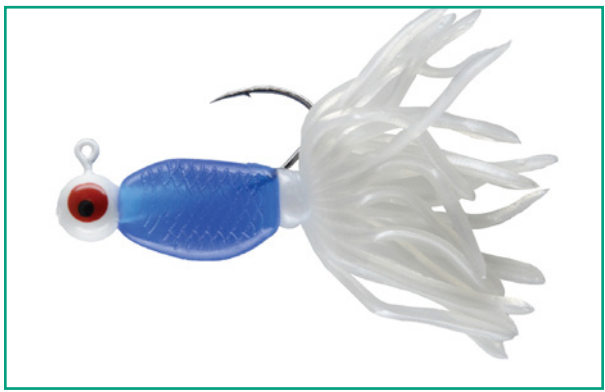

WBW – BLUE/WHITE