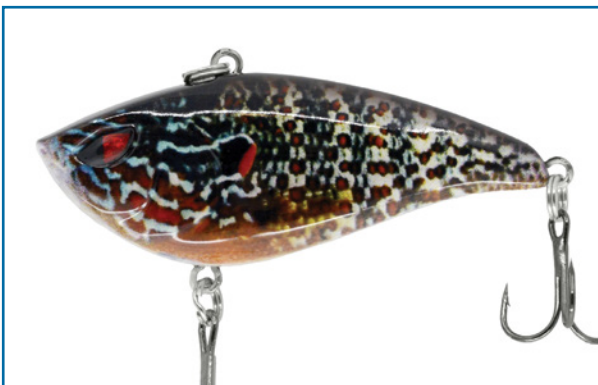

# BASS

014 – GIZZARD SHAD

043 – PERCH

377 – SPOTTED PERCH

384 – RED CRAW

444 – PUMPKIN SEED

813 – BLUEGILL