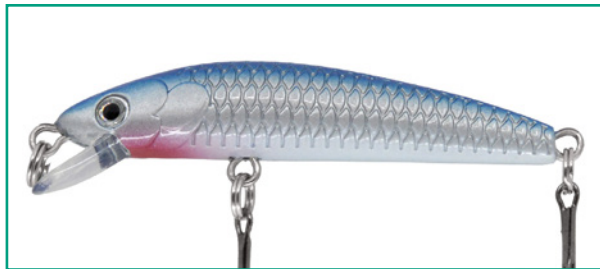

# PANFISH

FT – FIRETIGER

043 – PERCH

50 – SILVER/BLACK

51 – SILVER/BLUE

77 – RAINBOW TROUT

100 – SUPER SHAD

202 – PINK FLASH