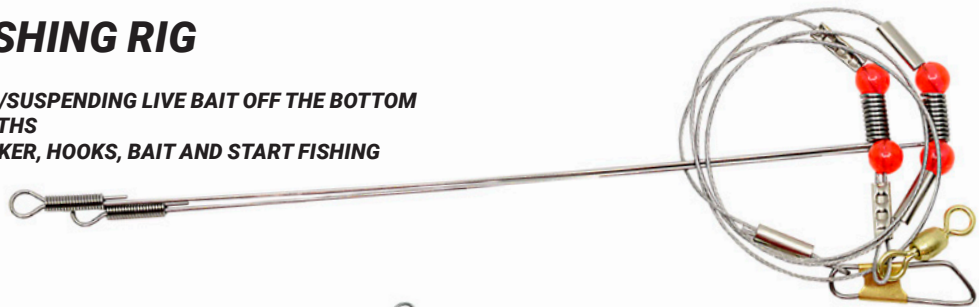

## CRAPPIE RIG

### PRODUCT FEATURES

- TWO STAINLESS STEEL ARMS HOLD BAIT AWAY FROM MAIN LINE
- EASY SWIVELING FOR MAX BAIT ACTION
- TWO PRE-TIED GOLD ABERDEEN SNELLS

PRODUCT #	SIZE
VWOCR6	6
VWOCR4	4
VWOCR2	2

### PRODUCT FEATURES

- THE PERFECT RIG FOR PRESENTING/SUSPENDING LIVE BAIT OFF THE BOTTOM
- PRESENTS TWO BAITS AT TWO DEPTHS
- PRE-TIED - SIMPLY ADD DIPSEY SINKER, HOOKS, BAIT AND START FISHING

PRODUCT #
VWSFR

### PRODUCT FEATURES

- TWO STAINLESS STEEL ARMS HOLD BAIT AWAY FROM MAIN LINE
- EASY SWIVELING FOR MAX BAIT ACTION
- TWO PRE-TIED GOLD ABERDEEN SNELLS

PRODUCT #	SIZE
VPR30-1/0	PICKEREL RIG 1/0 GOLD #30LB
VPR30-2/0	PICKEREL RIG 2/0 GOLD #30LB